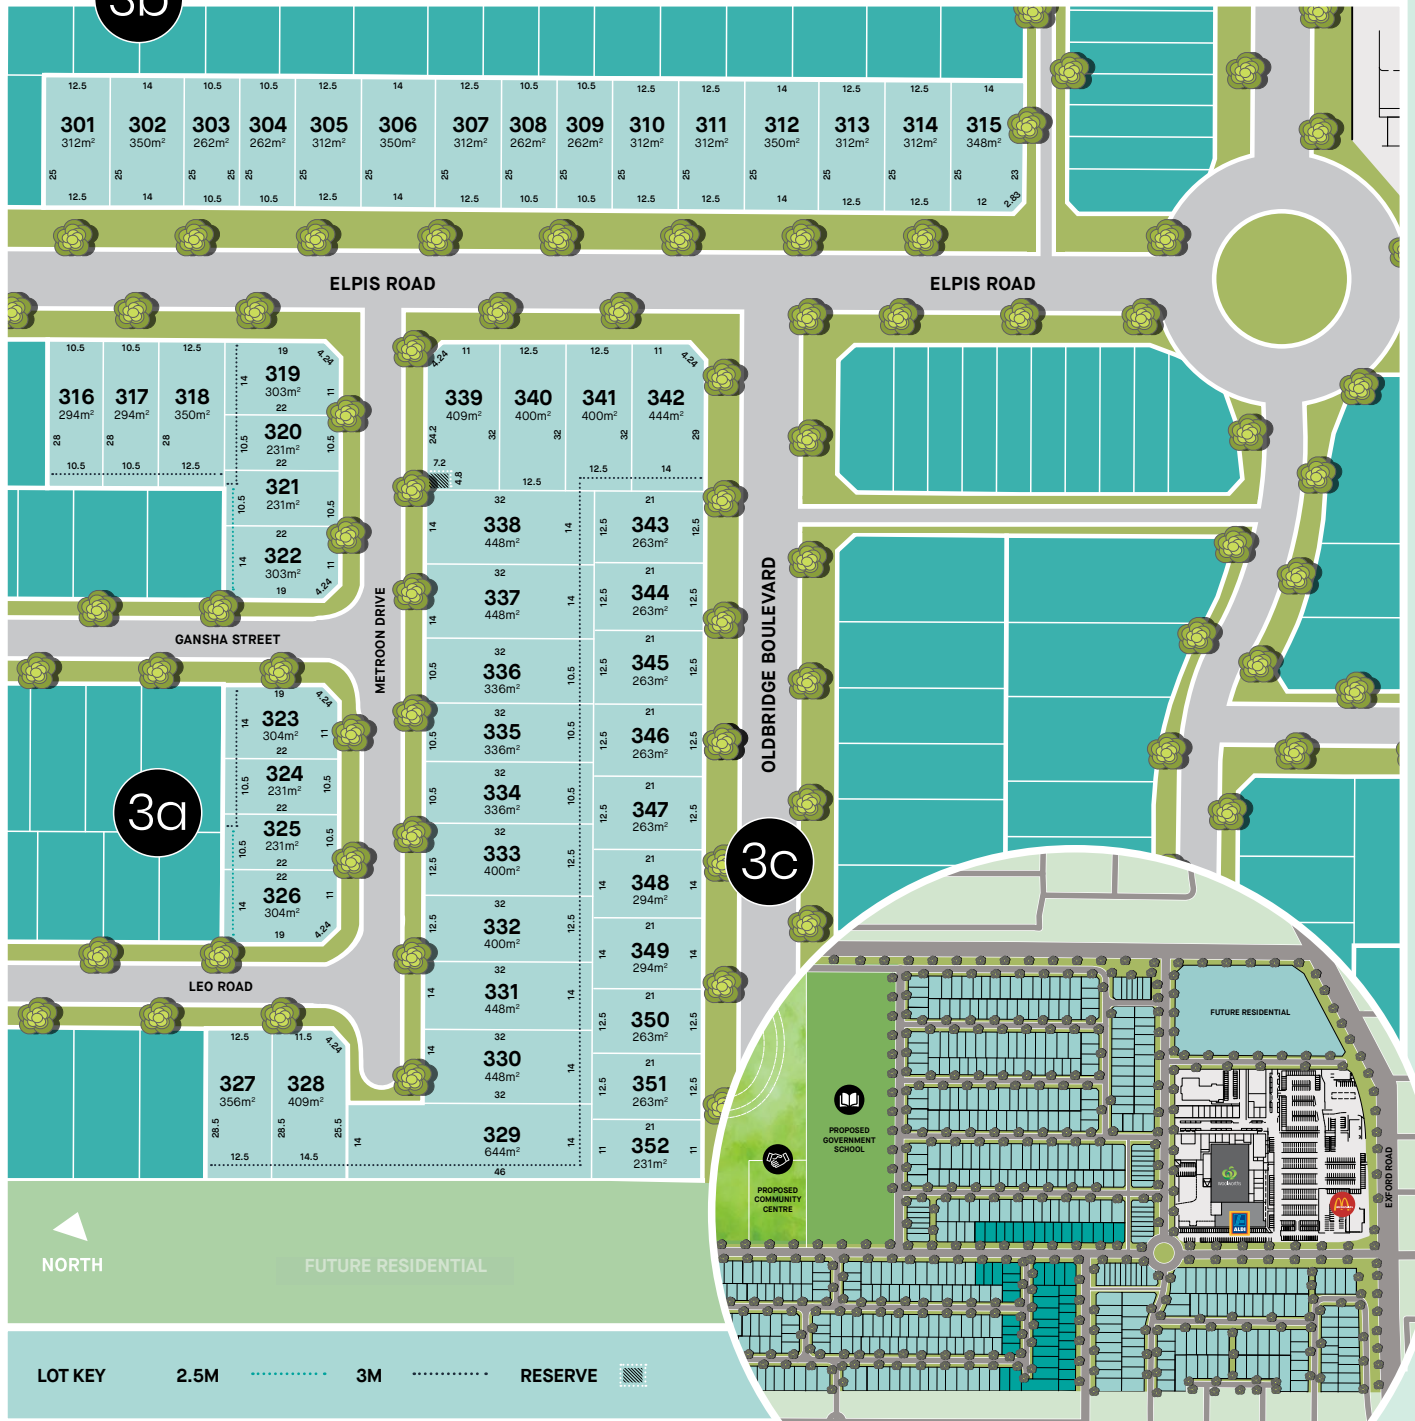

Oldbridge Releases

3b

Call — 1300 158 158 • opalia.com.au

179 Exford Road Weir Views, Victoria 3338 • sales@opalia.com.au

Land Sales Office Open 7 Days, from 12– 5pm