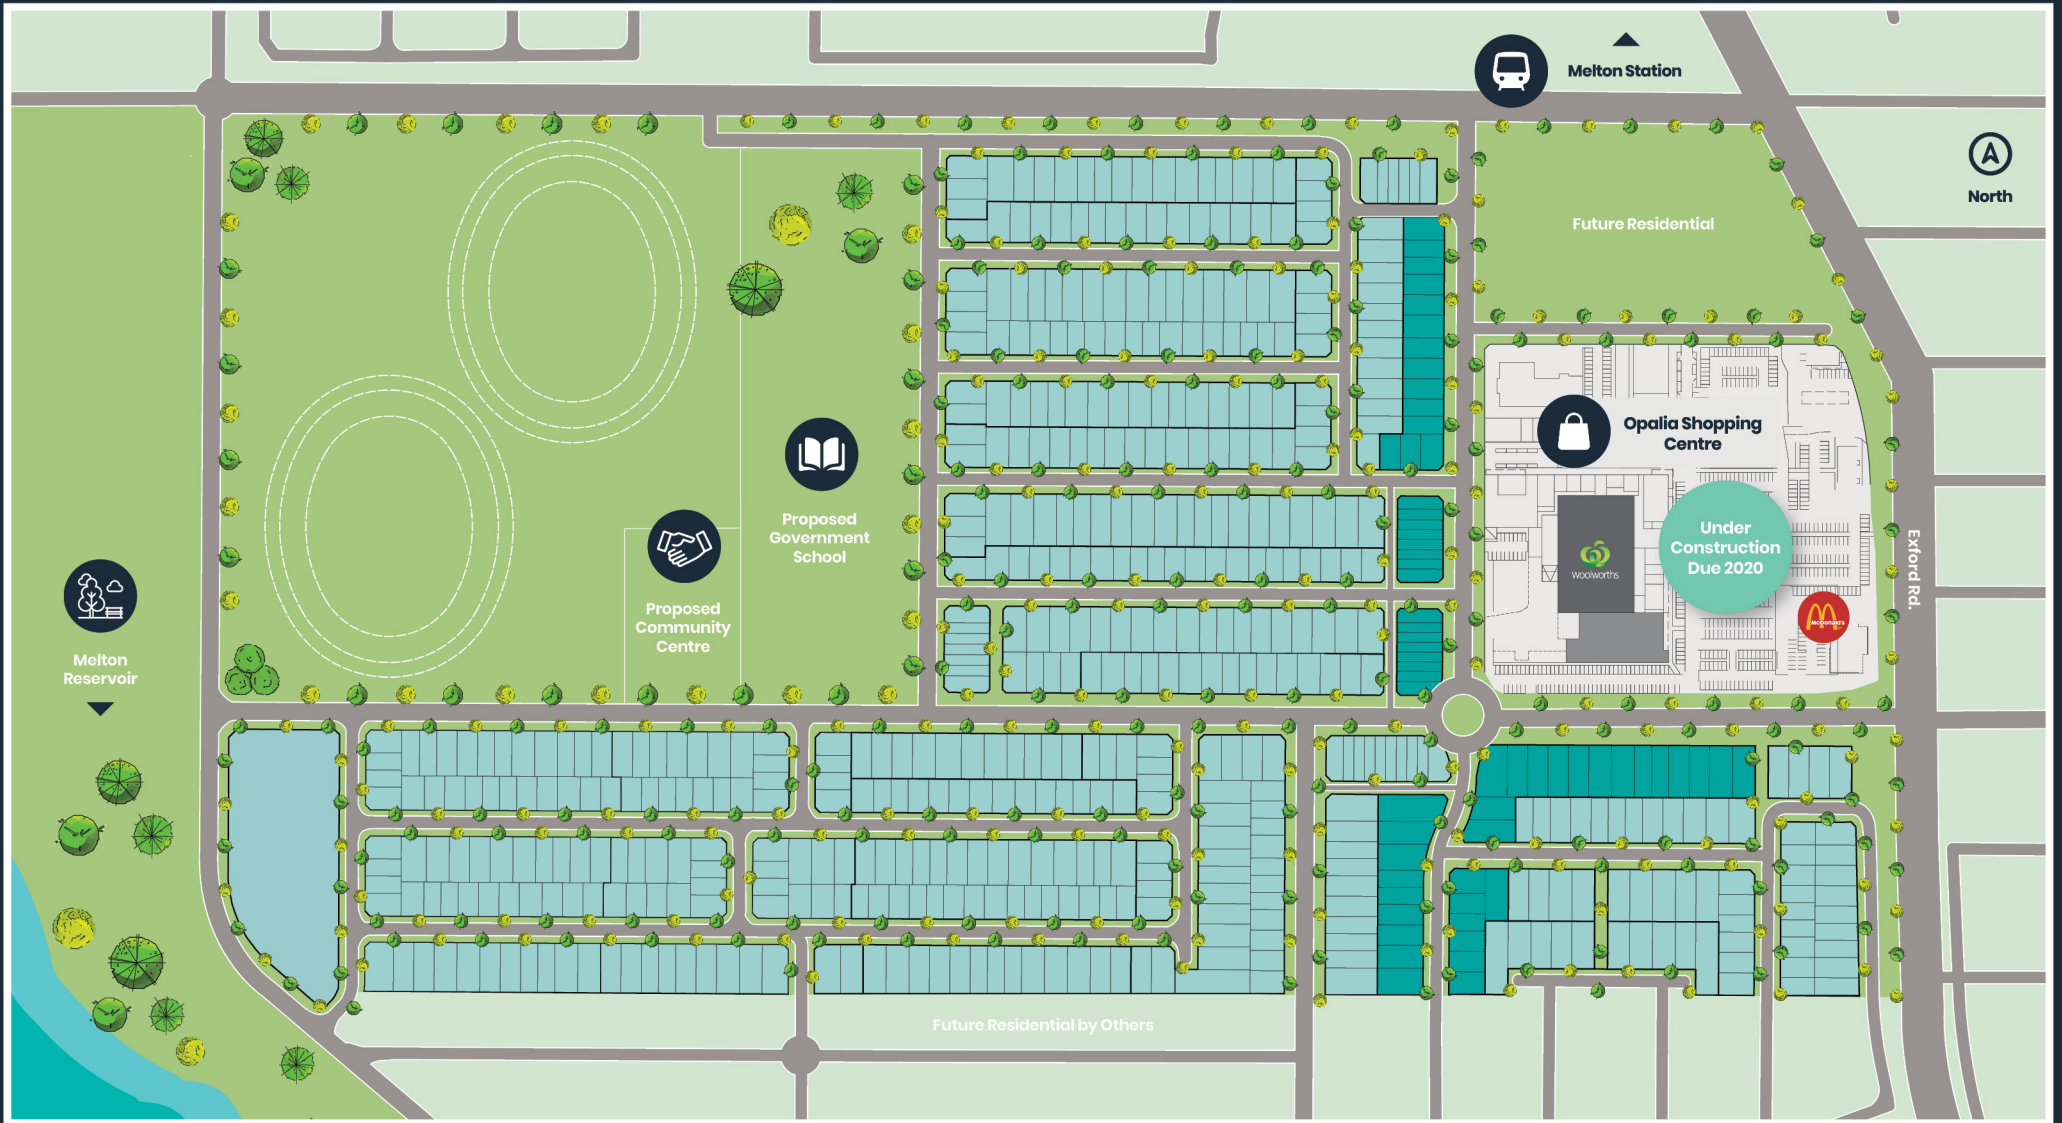

The Eaglevale Release

Opalia

Contact us on 9684 8170 • opalia.com.au

Land Sales Office open Saturday to Thursday, 11–5pm
179 Exford Road Weir Views, Victoria

The Eaglevale Release

1

Contact us on 9684 8170

Land Sales Office open from Saturday to Thursday, between 11-5pm at 179 Exford Road Weir Views.