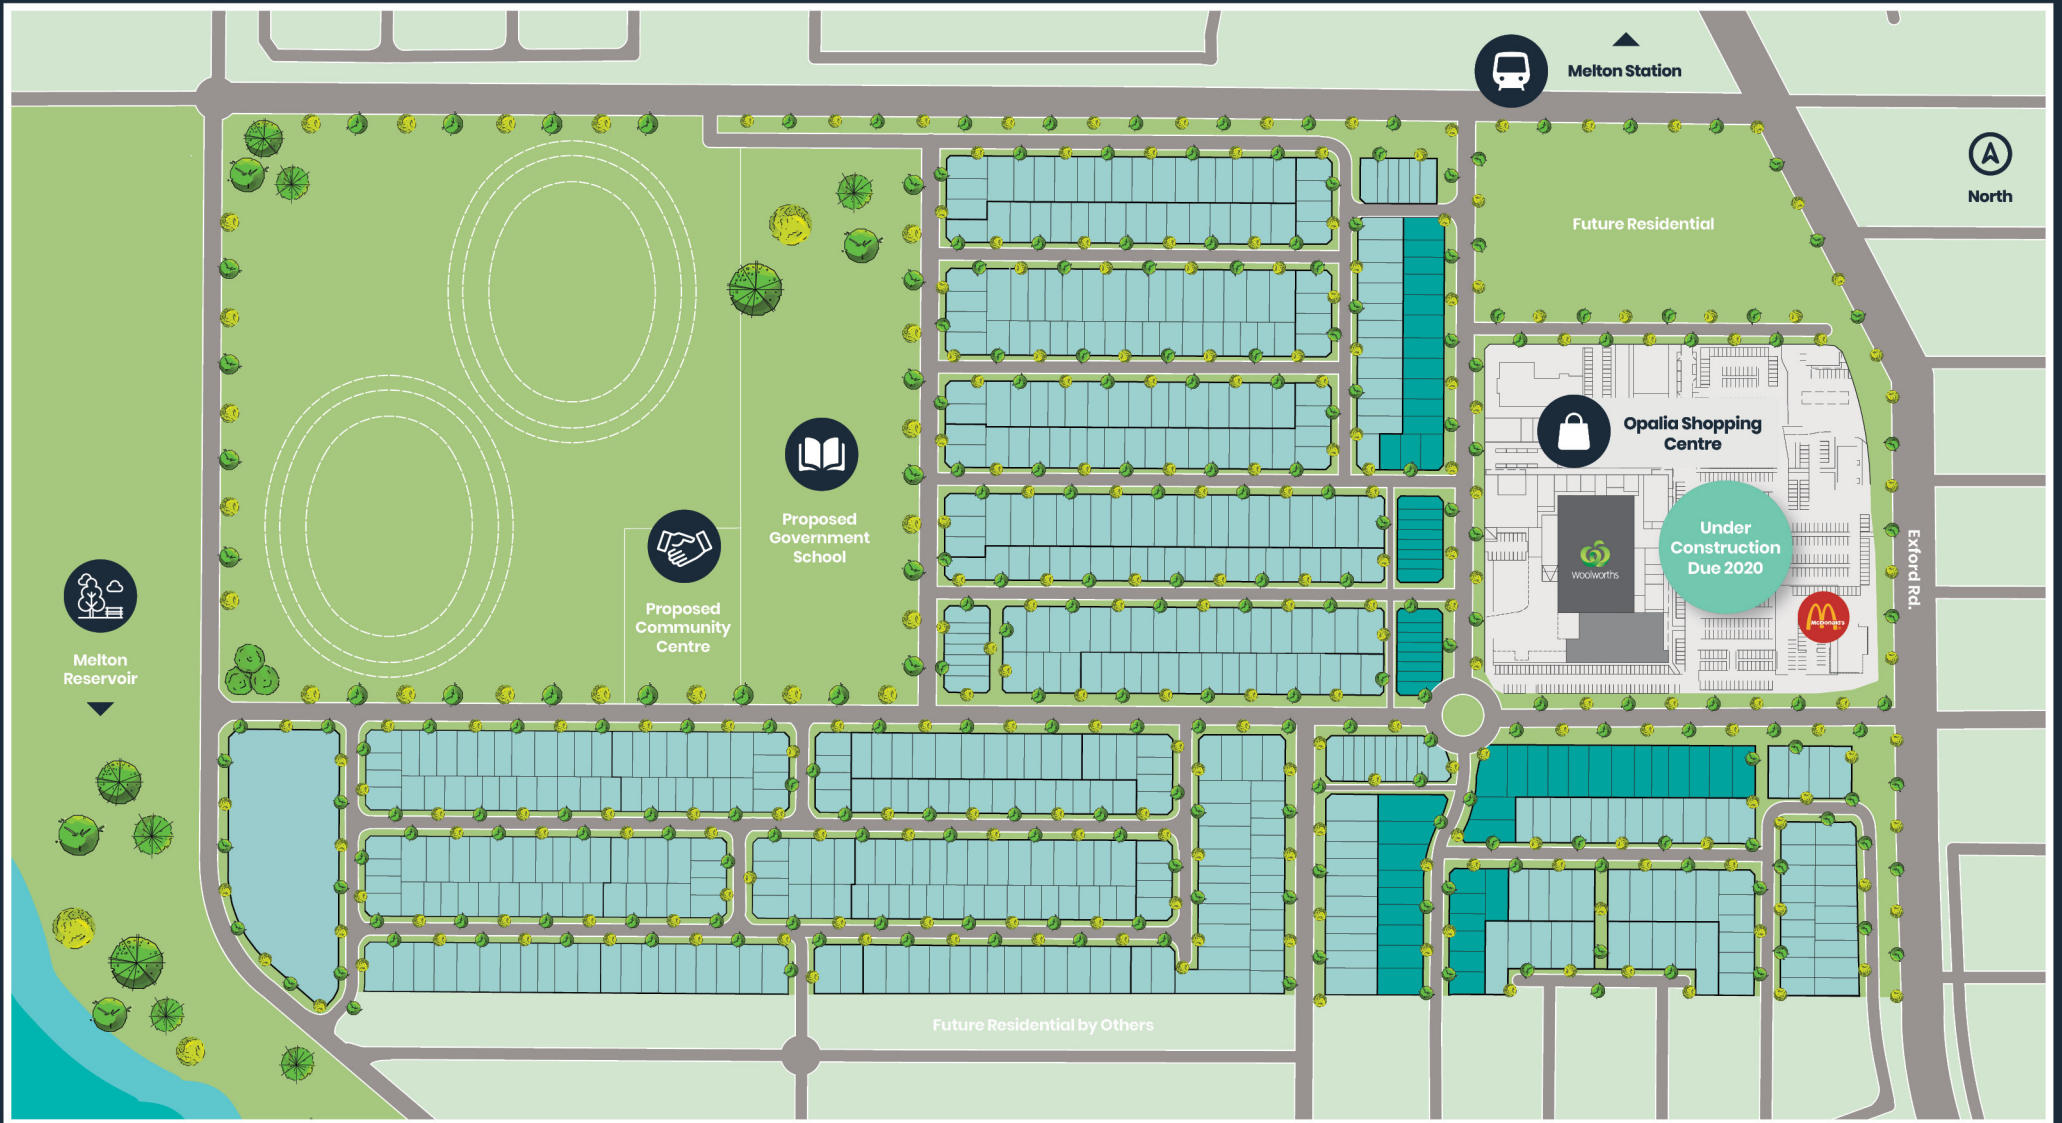

The Eaglevale Release

Opalia

Contact us on 9684 8170 • opalia.com.au

Land Sales Office open Saturday to Thursday, 11–5pm
179 Exford Road Weir Views, Victoria