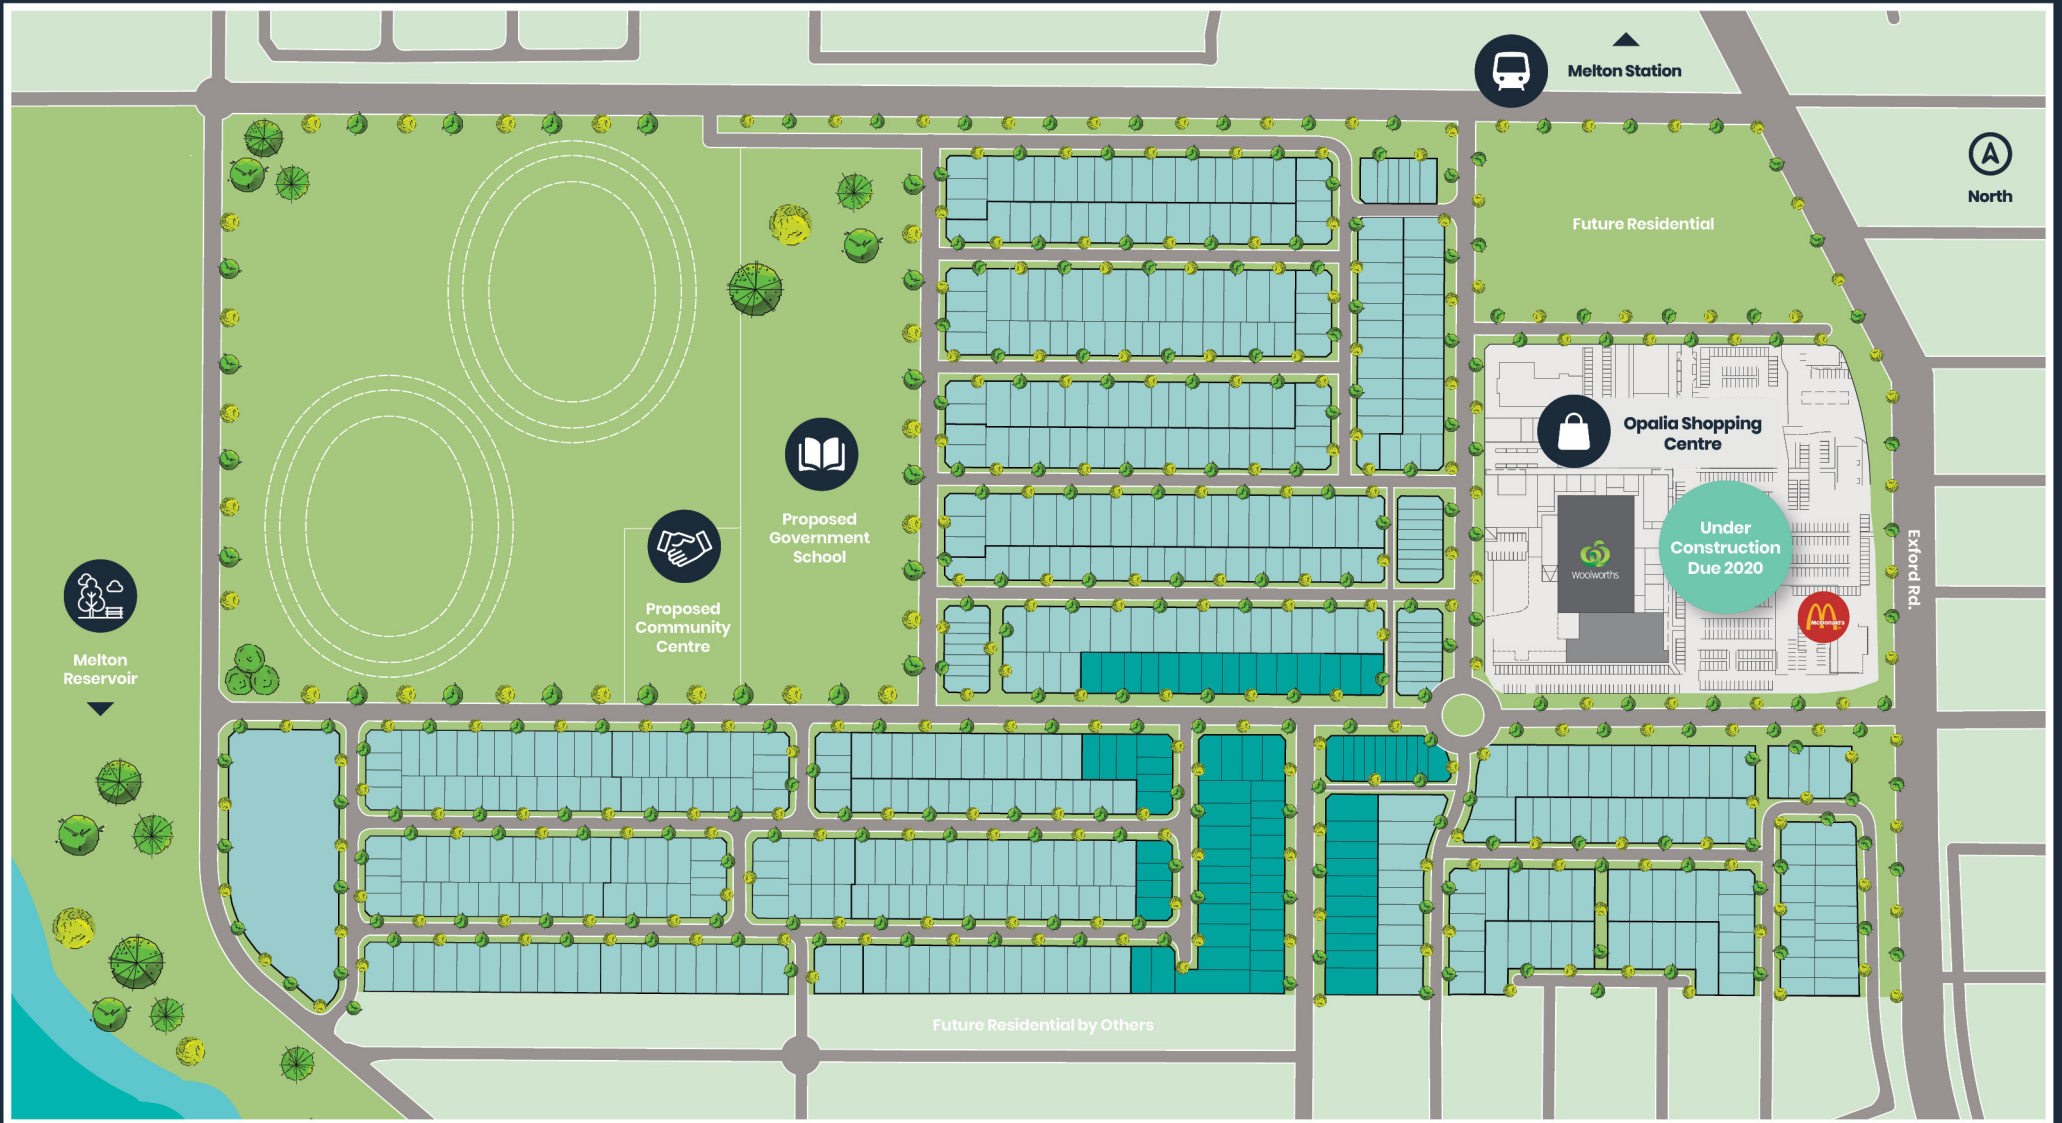

The Oldbridge Release

Opalia

Contact us on 9684 8170 • opalia.com.au

Land Sales Office open Saturday to Thursday, 11–5pm
179 Exford Road Weir Views, Victoria

The Oldbridge Release

Contact us on 9684 8170

Land Sales Office open from Saturday to Thursday, between 11-5pm at 179 Exford Road Weir Views.