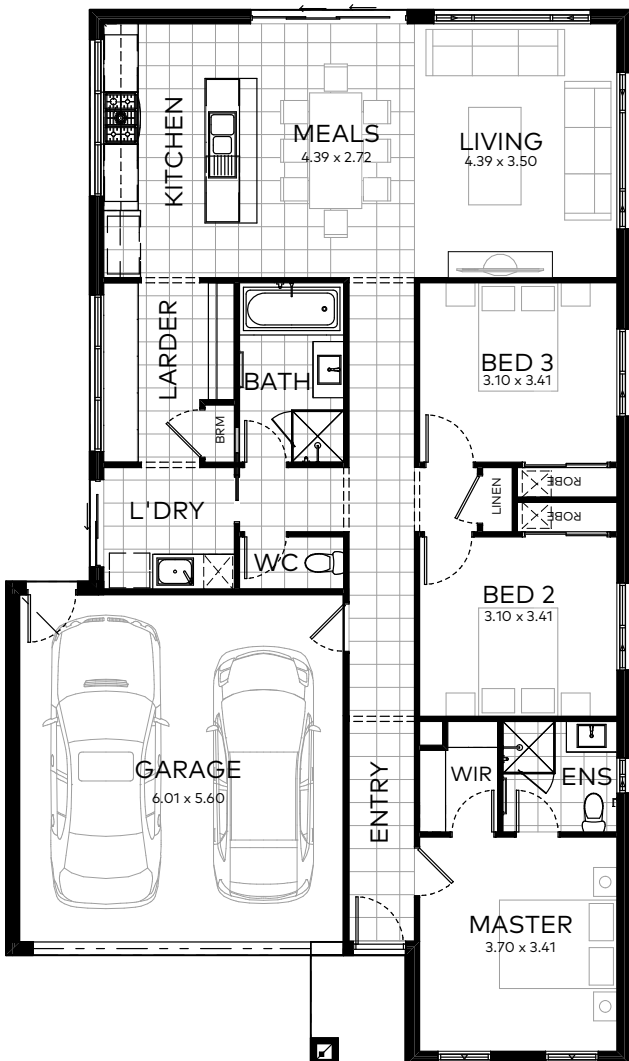

Lot 254 Stonefly
Circuit, Opalia Estate,
Melton South

Lot Size: 409m²

\$510,154*

Illusion 18

 3  2  1  2

Home Size: 18.58 sq

Package Includes:

- All Langdon Building Designer Inclusions
- Site Cost Allowance
- Luxury Bathroom/Ensuite Upgrade
- Three Coat Paint Finish
- Window Fly Screens and Blinds
- Garage Panel Lift door with two Remotes
- Clothes Line & Letterbox
- Driveway, Crossover & Paving
- Flooring Throughout
- Corinthian Wide Front Entry Door
- Laundry Fit Out