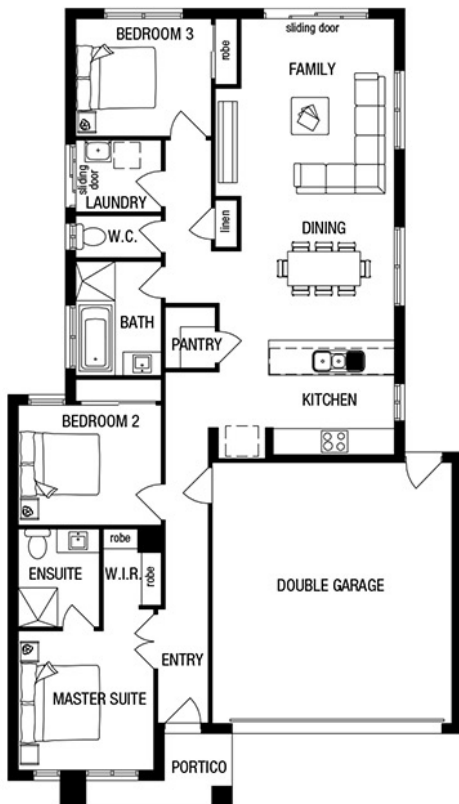

## \$423,615\*

LOT 427 ALTIS ROAD  
OPALIA ESTATE  
MELTON SOUTH

MARLI 17  
KINGSTON FACADE

BLOCK SIZE | 294M<sup>2</sup>

### FIXED PRICE PACKAGE INCLUDES:

THE MARLI 17 WITH KINGSTON FACADE BUILT TO OUR INDUSTRY LEADING BASE SPECIFICATIONS AND LAND, PLUS:

- ✓ Fixed Site Costs  
No more to pay no hidden extras
- ✓ All your flooring covered throughout the entire home:  
Stylish timber laminate floors<sup>^</sup> to Entry, Kitchen, Meals and Family; Luxury carpet † to your bedrooms and balance of home (excluding wet areas); Quality tiles to bathrooms, ensuite and laundry
- ✓ Coloured concrete driveway
- ✓ Remote control garage
- ✓ Developer guidelines & requirements all taken care of
- ✓ Bushfire Attack Level fire rated home BAL 12.5 certified (where required)
- ✓ Lifetime structural guarantee#